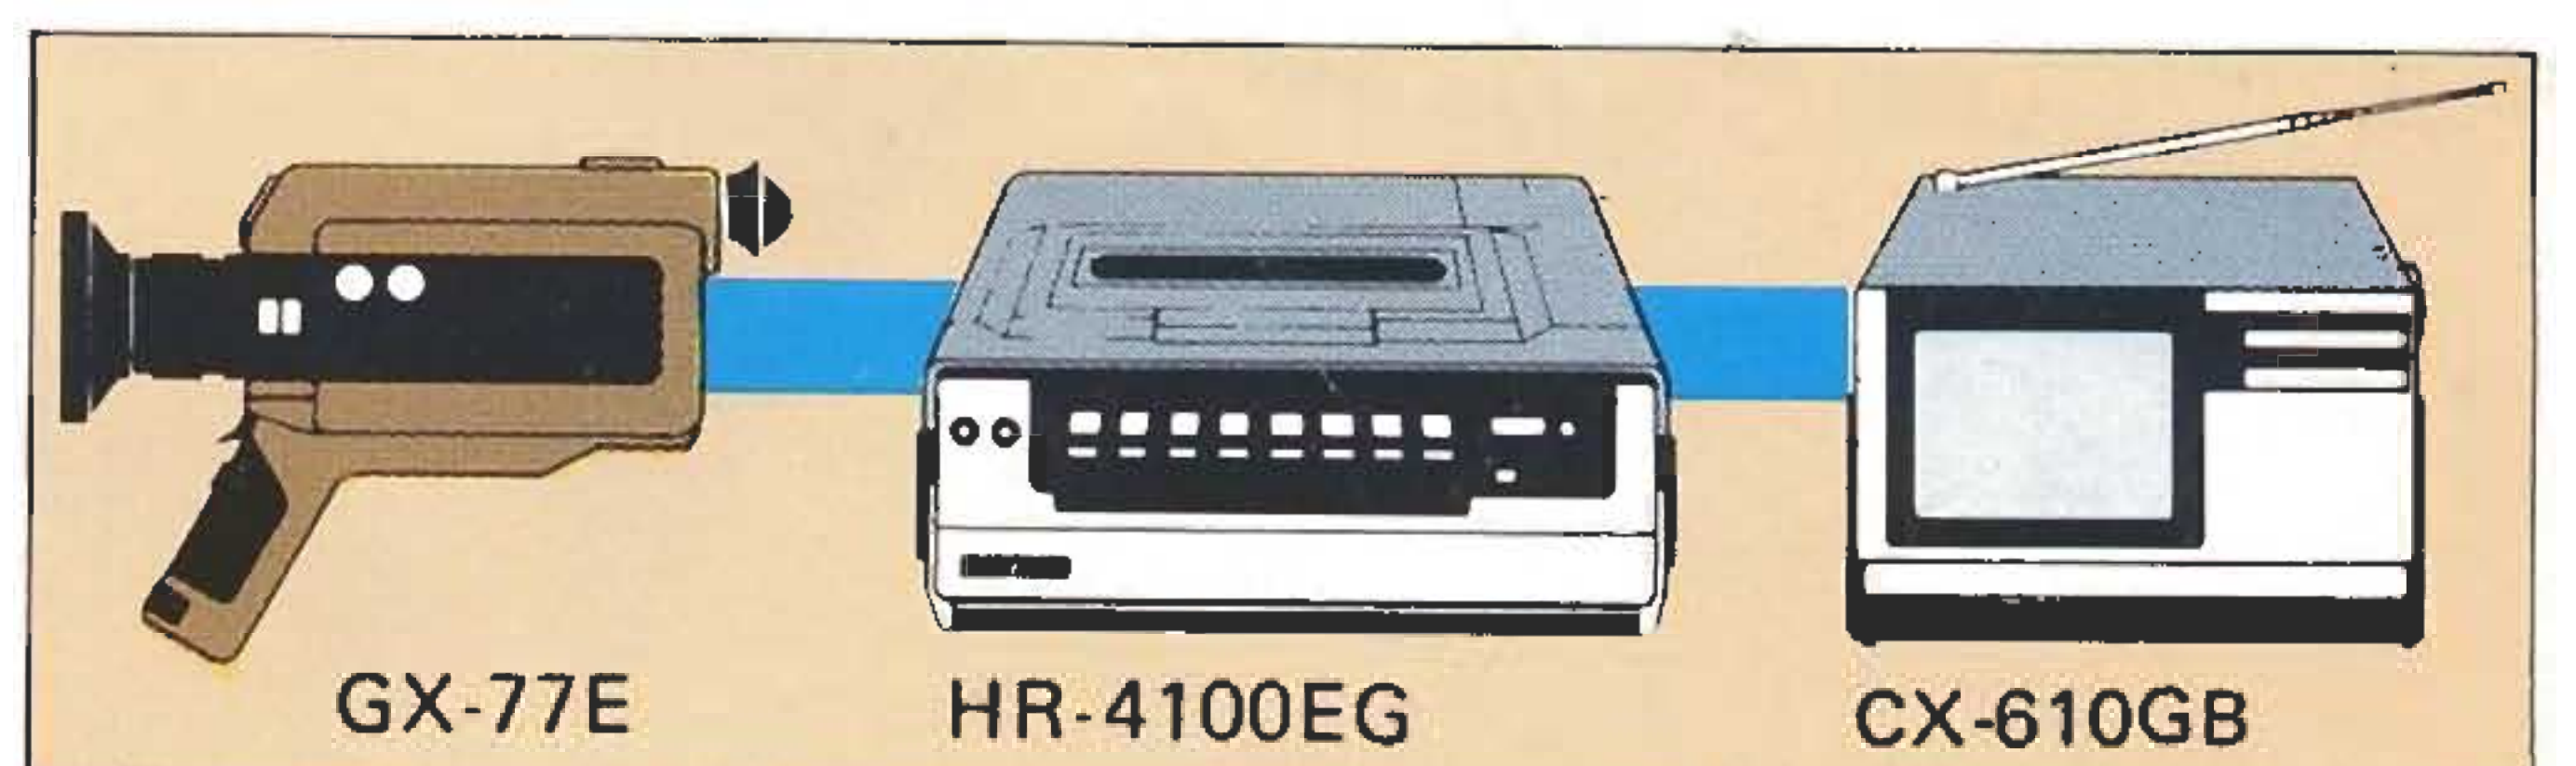

-ready-to-go-anywhere "My Way" TV

Four-way power supply flexibility

The compact CX-610 ready-to-go colour TV is as flexible and versatile as any seasoned traveller. This means that its design allows it to make the best of most any situation. With its 4-way power supply flexibility, feel at ease anywhere your heart chooses to wander. For anywhere DC operation you have the option of regular R-20-size batteries or rechargeable battery pack. Also for outdoor operation it can run off car or boat battery via an optional car cord. And of course, when indoors, the CX-610 can be operated directly from household AC to save battery power.

PAL/SECAM TV reception

The colour system automatically switches between PAL -B, G or I system and SECAM -B, G, D, K or K1 system (CCIR continental and OIRT standards) and all corresponding sound IF frequencies can be selected.

Sharp, vivid colour pictures

Watching TV in colour is preferred by almost everyone these days, but to have a unit of such small proportions is a rarity indeed. Quality colour images are the rule with the CX-610 "My Way" portable TV thanks to the newly developed precision in-line picture tube. More supporting features on this model include a contactless electronic tuner, a highly sensitive telescopic swivel antenna, automatic fine tuning control, etc. And to further en-

hance viewability of the picture, the screen is designed in a flat-surface profile. All this adds up to more viewing pleasure in living colour.

Truly a "Video Age" unit