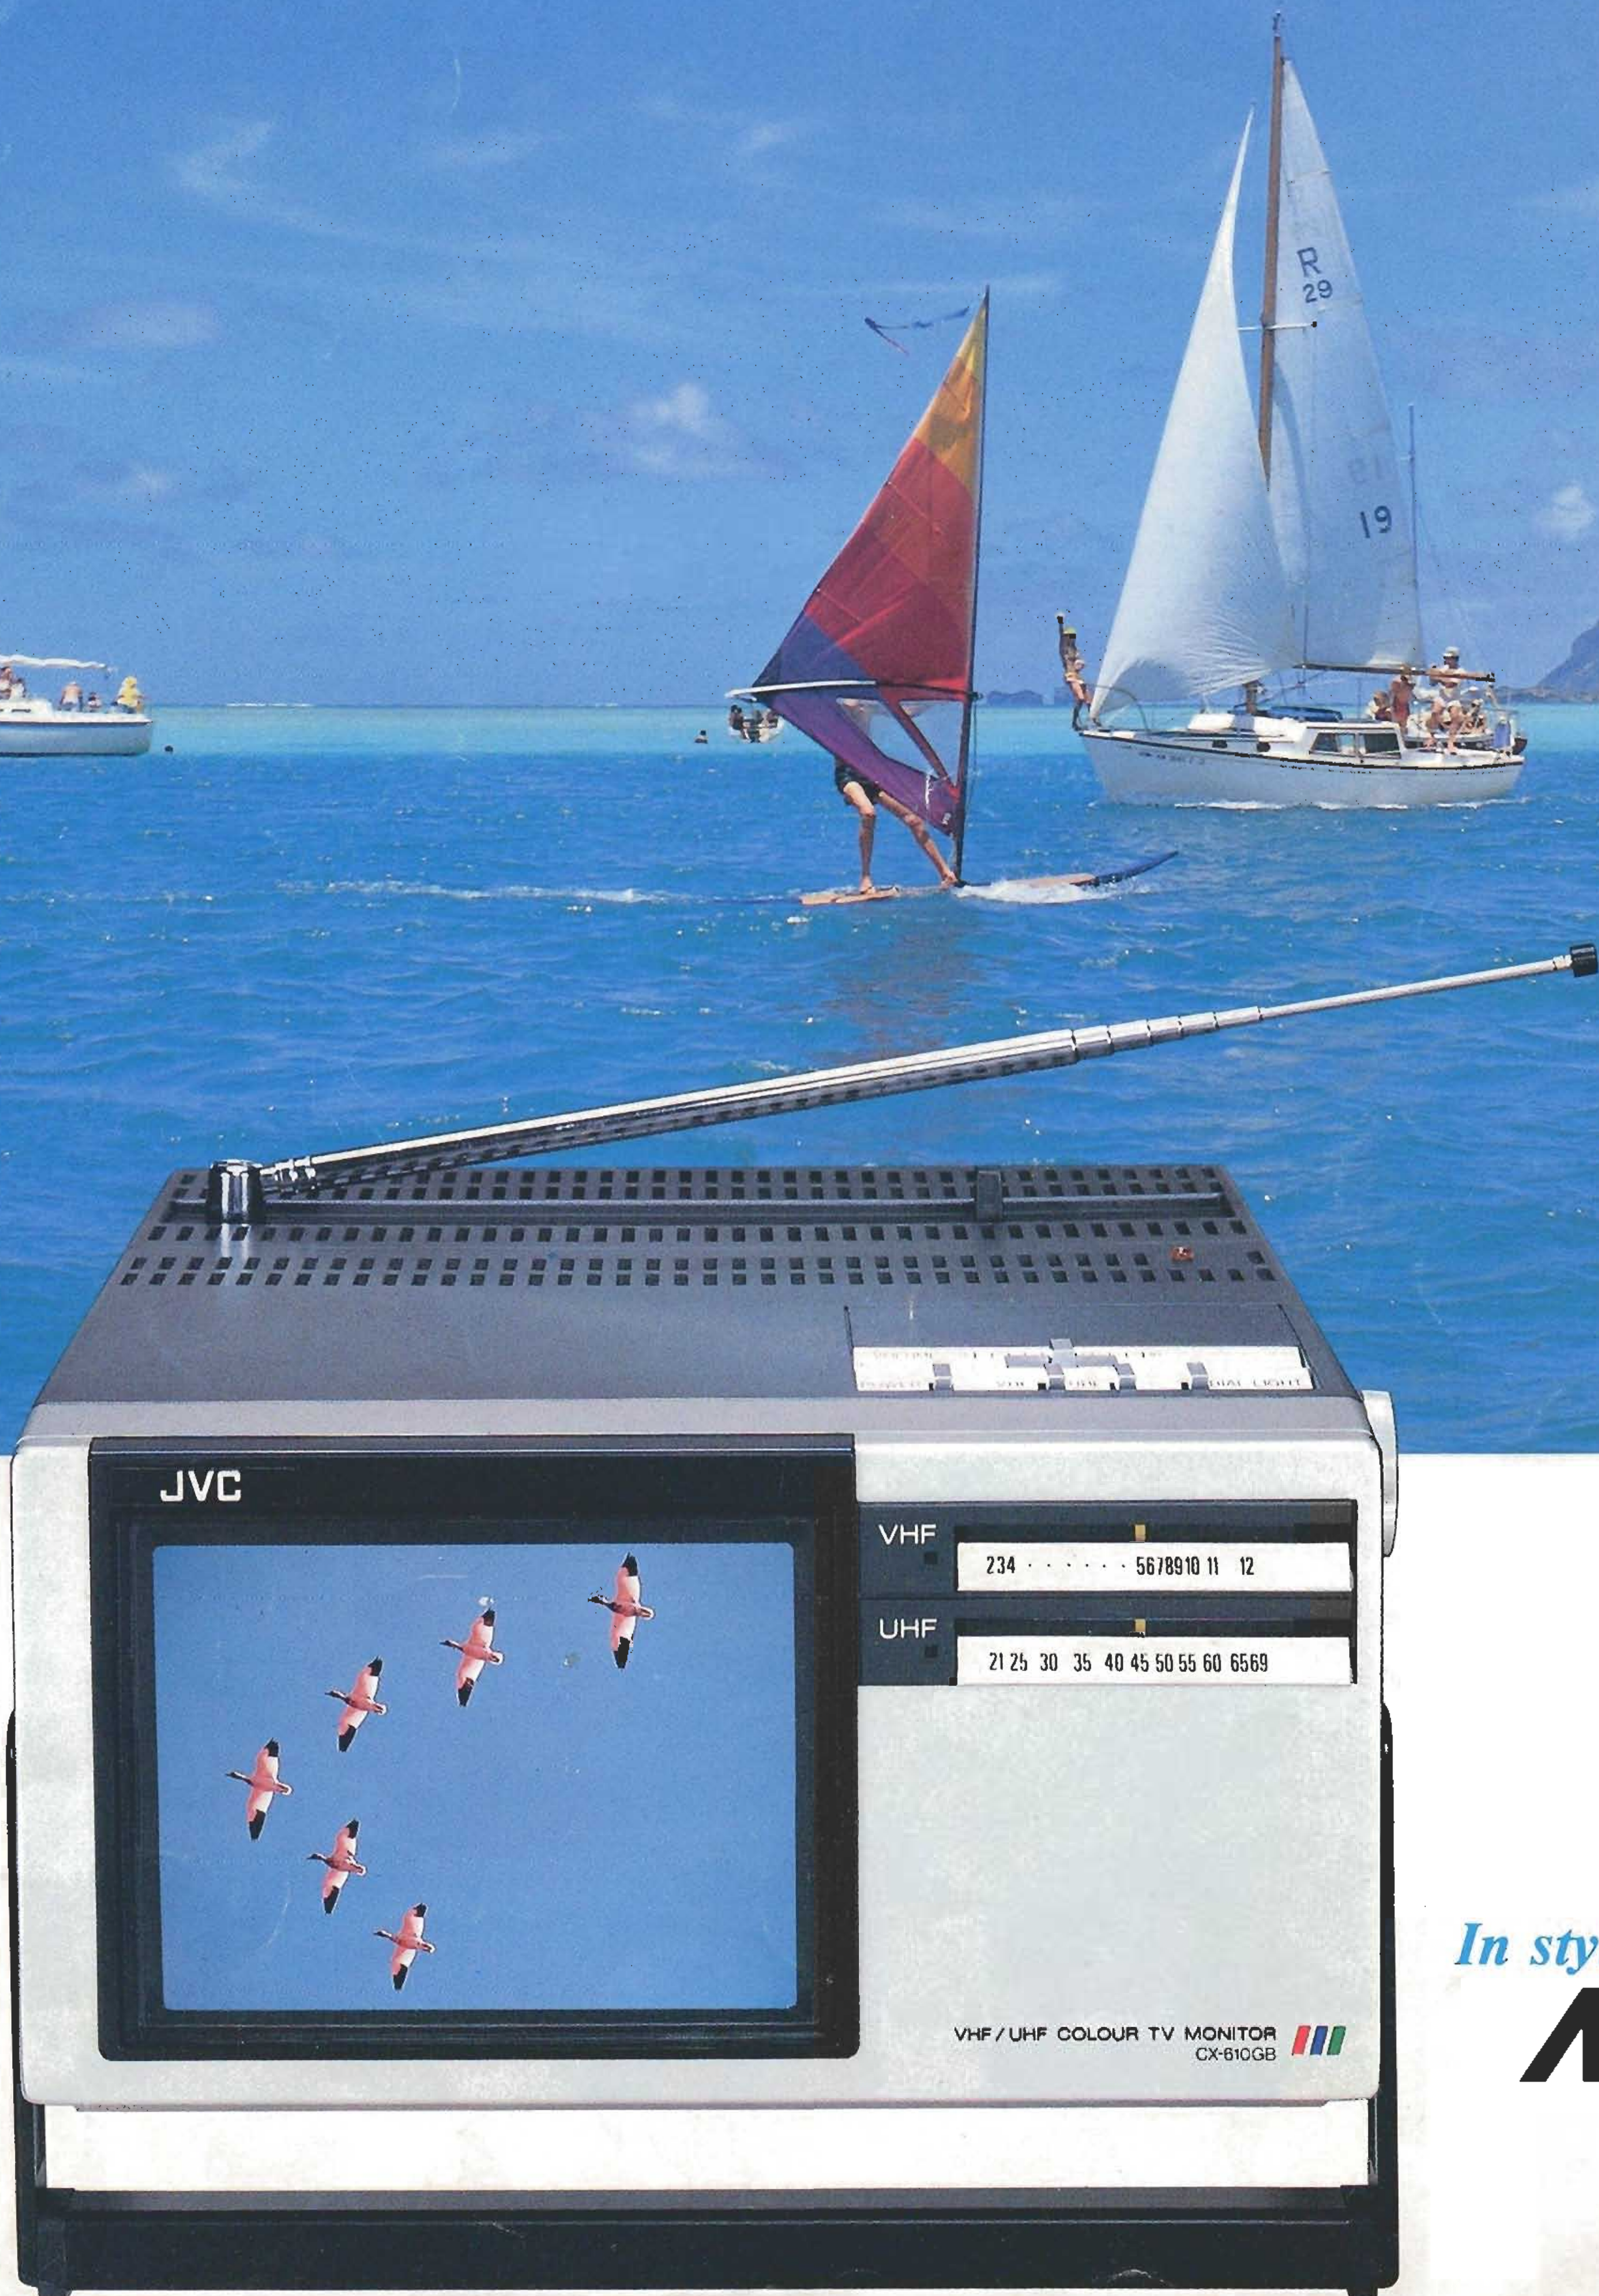

# JVC CX-610GB

6-INCH PORTABLE  
COLOUR TV MONITOR

*In style, on the go*  
**MyWay**

\*Except French SECAM system

Simulated TV picture

**MyWay**